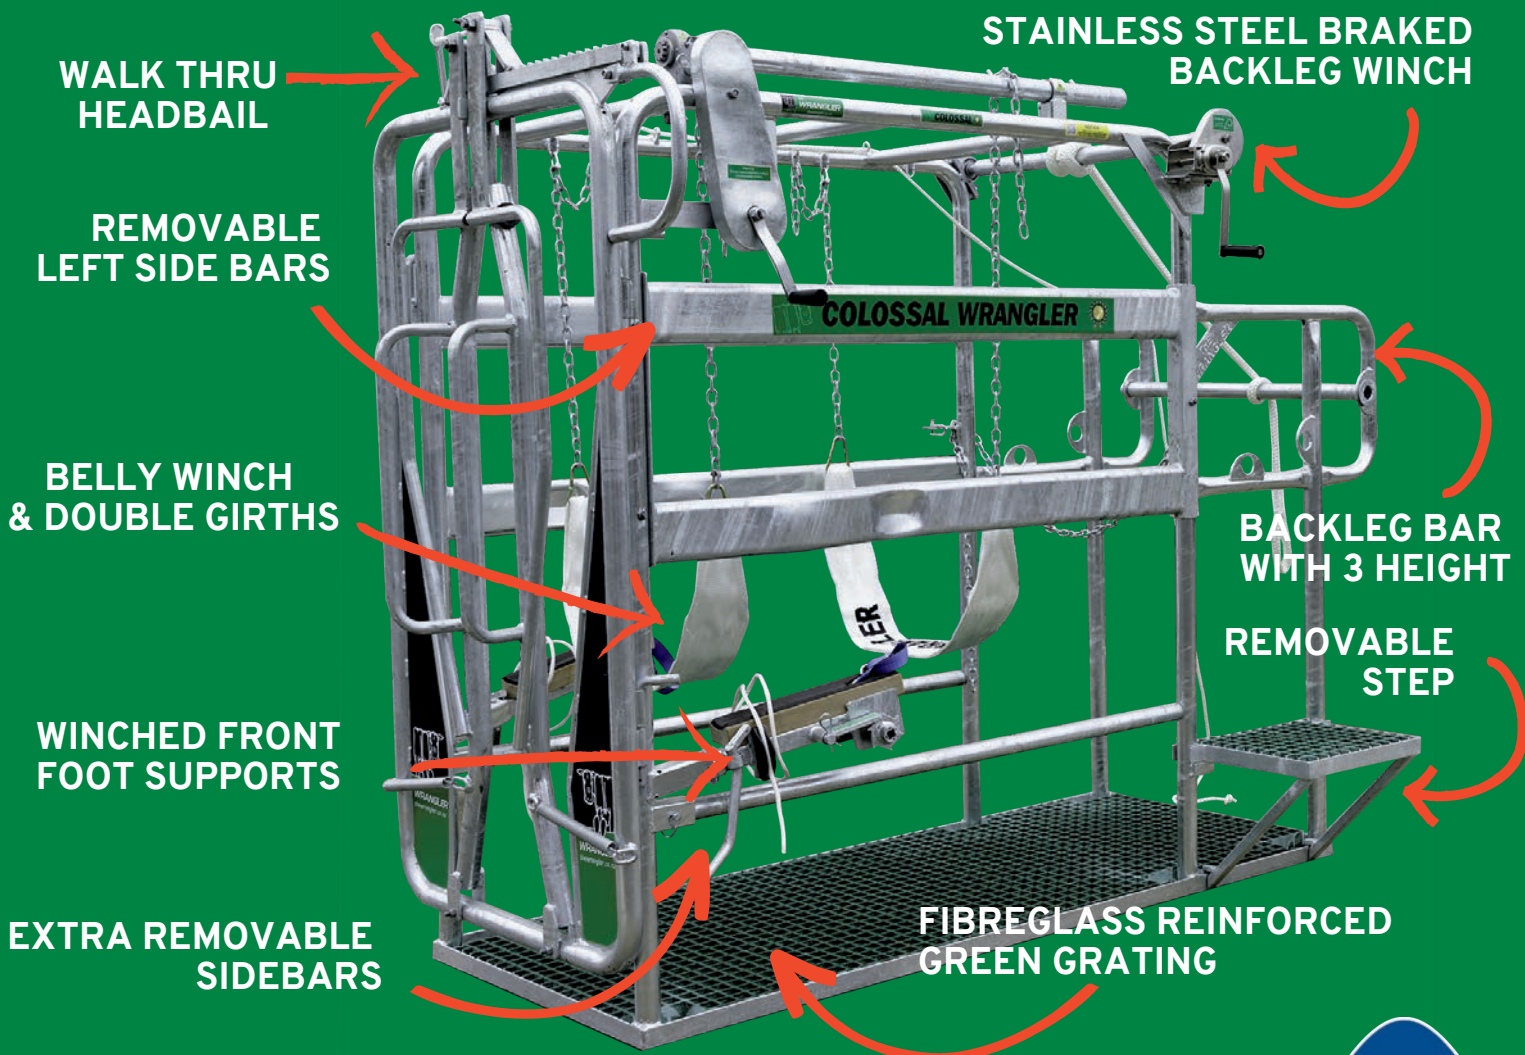

**XL
SIZED
600KG+LW**

**TALLER
& LONGER
WITH EXTRA
THICK STEEL**

COLOSSAL WRANGLER

Brilliant for hoofcare, calving, and all dairy cow animal health requirements

**THE
WRANGLER .CO.NZ**

| 0800 466 837