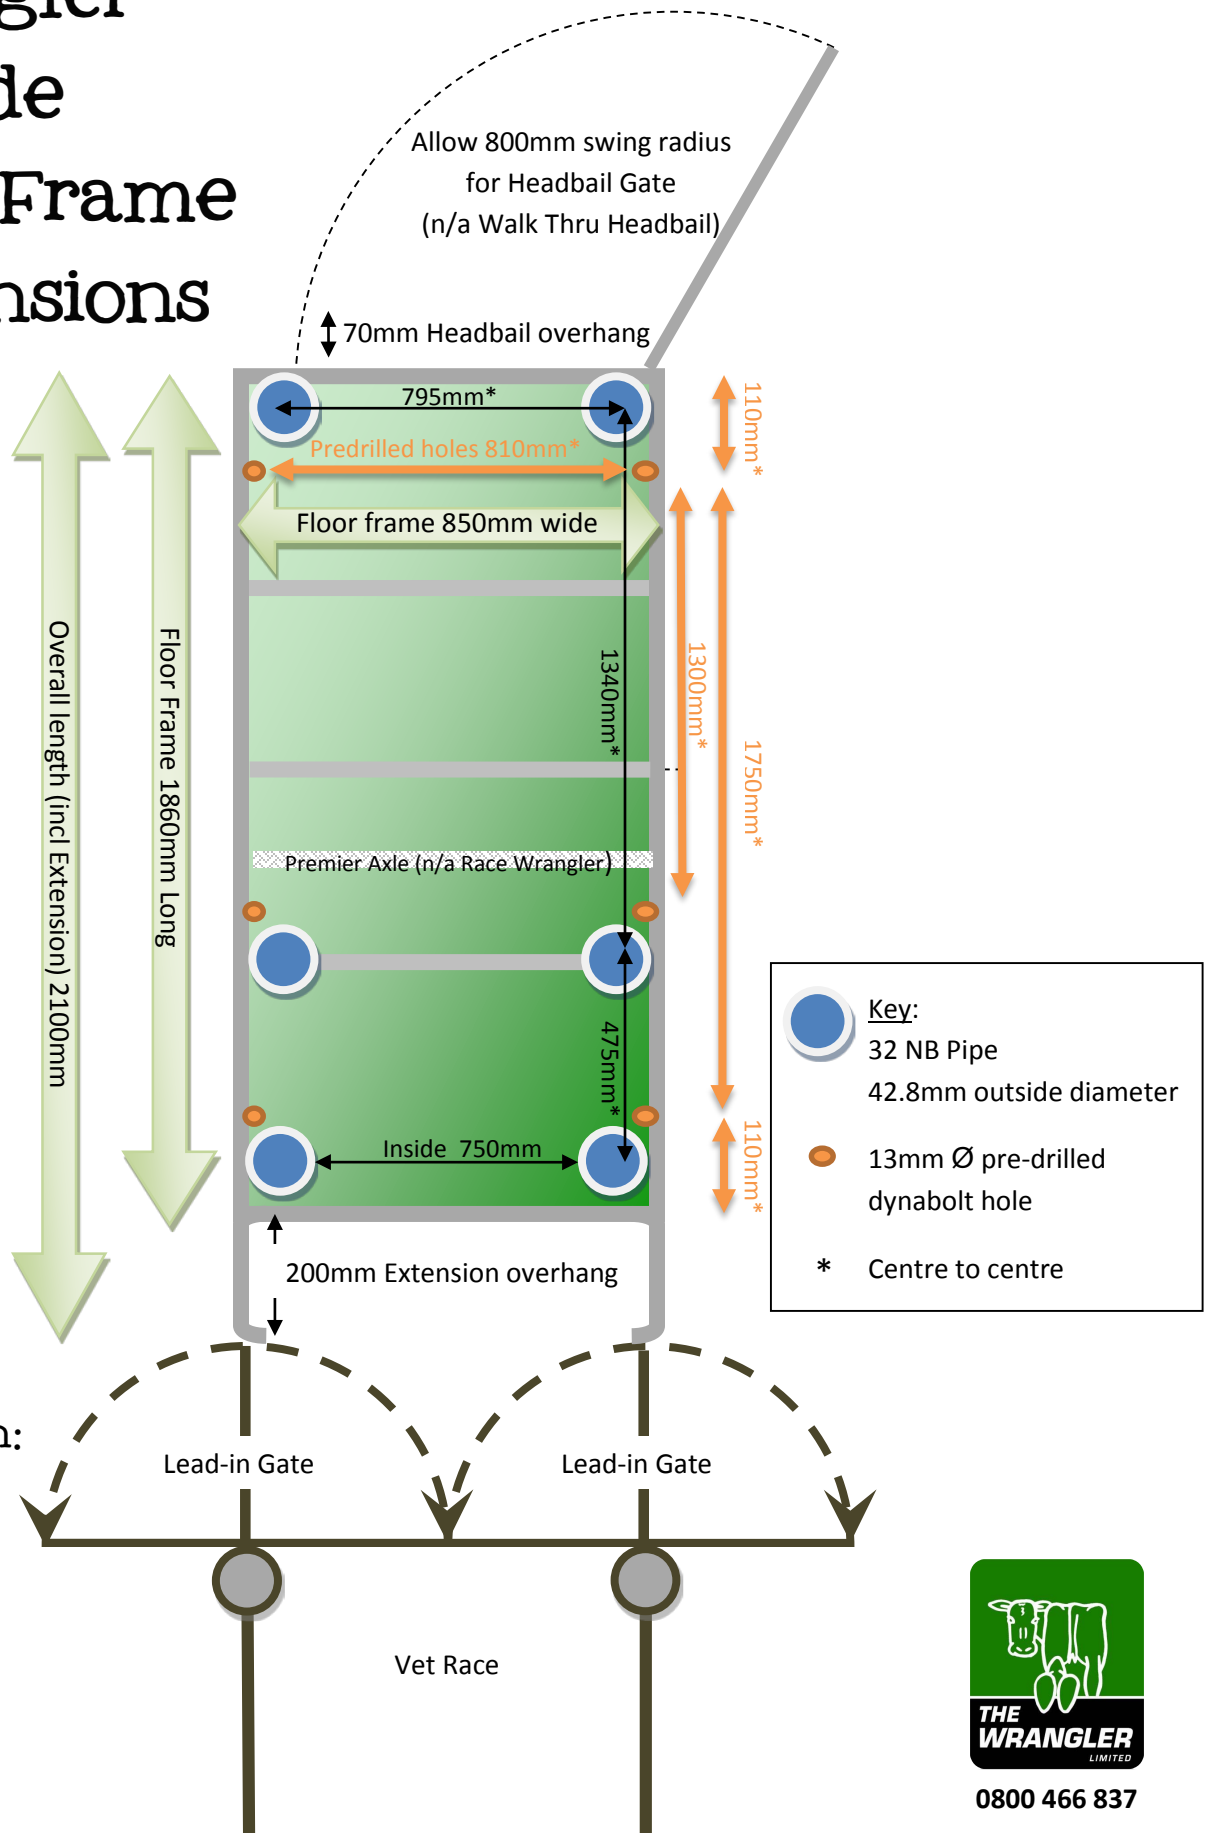

Wrangler Outside Floor Frame Dimensions

0800 466 837